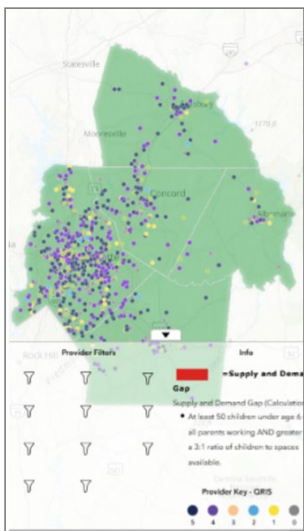

ECE STAKEHOLDERS

- Access ground-level data to make informed decisions regarding child care
- Explore data by custom geographies
- Use the filters to consider a variety of supplemental factors that may affect a family's decision to enroll in care, such as the age of their child or the type of facility they prefer
- View customized pop-ups with more detailed child care supply and demand information

www.bit.ly/NorthCarolinaData

For more information, contact Linda Blanton, Statewide Consumer Education & Referral Specialist, at 1-888-600-1685 or lblanton@childcareresourcesinc.org.