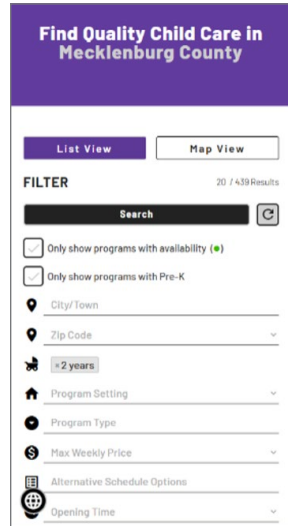

Open Spots

Programs are sorted by star rating
(i.e. 5 star programs, then 4 star programs)

Need Help Finding Child Care?
Contact Find Child Care NC, a free service funded by North Carolina Division of Child Development & Early Education, by calling 1-888-600-1665 Monday through Friday, from 8 AM to 5 PM.

Empowers. Connects. Elevates.

Find Child Care NC provides:

- **Families** with up-to-date information and child care navigator assistance to help them become better informed early care and education consumers
- **Child care businesses** with a free webpage to increase their visibility and discoverability to market their programs and vacancies
- **Educators and administrators** with an easy way to register for trainings
- **ECE coaches and trainers** with a powerful tool to target, deliver, document, and analyze their services
- **Economic, workforce, and community development leaders; child care investors; and ECE stakeholders** with accessible, near real-time child care supply data and mapping

FAMILIES

- Filter results by your needs, such as:
 - Availability by age
 - Maximum weekly price
 - Program rating
 - Financial assistance
 - Distance from home or work
 - Language(s) spoken
- Message providers and schedule tours
- Save favorite providers and export your favorites list